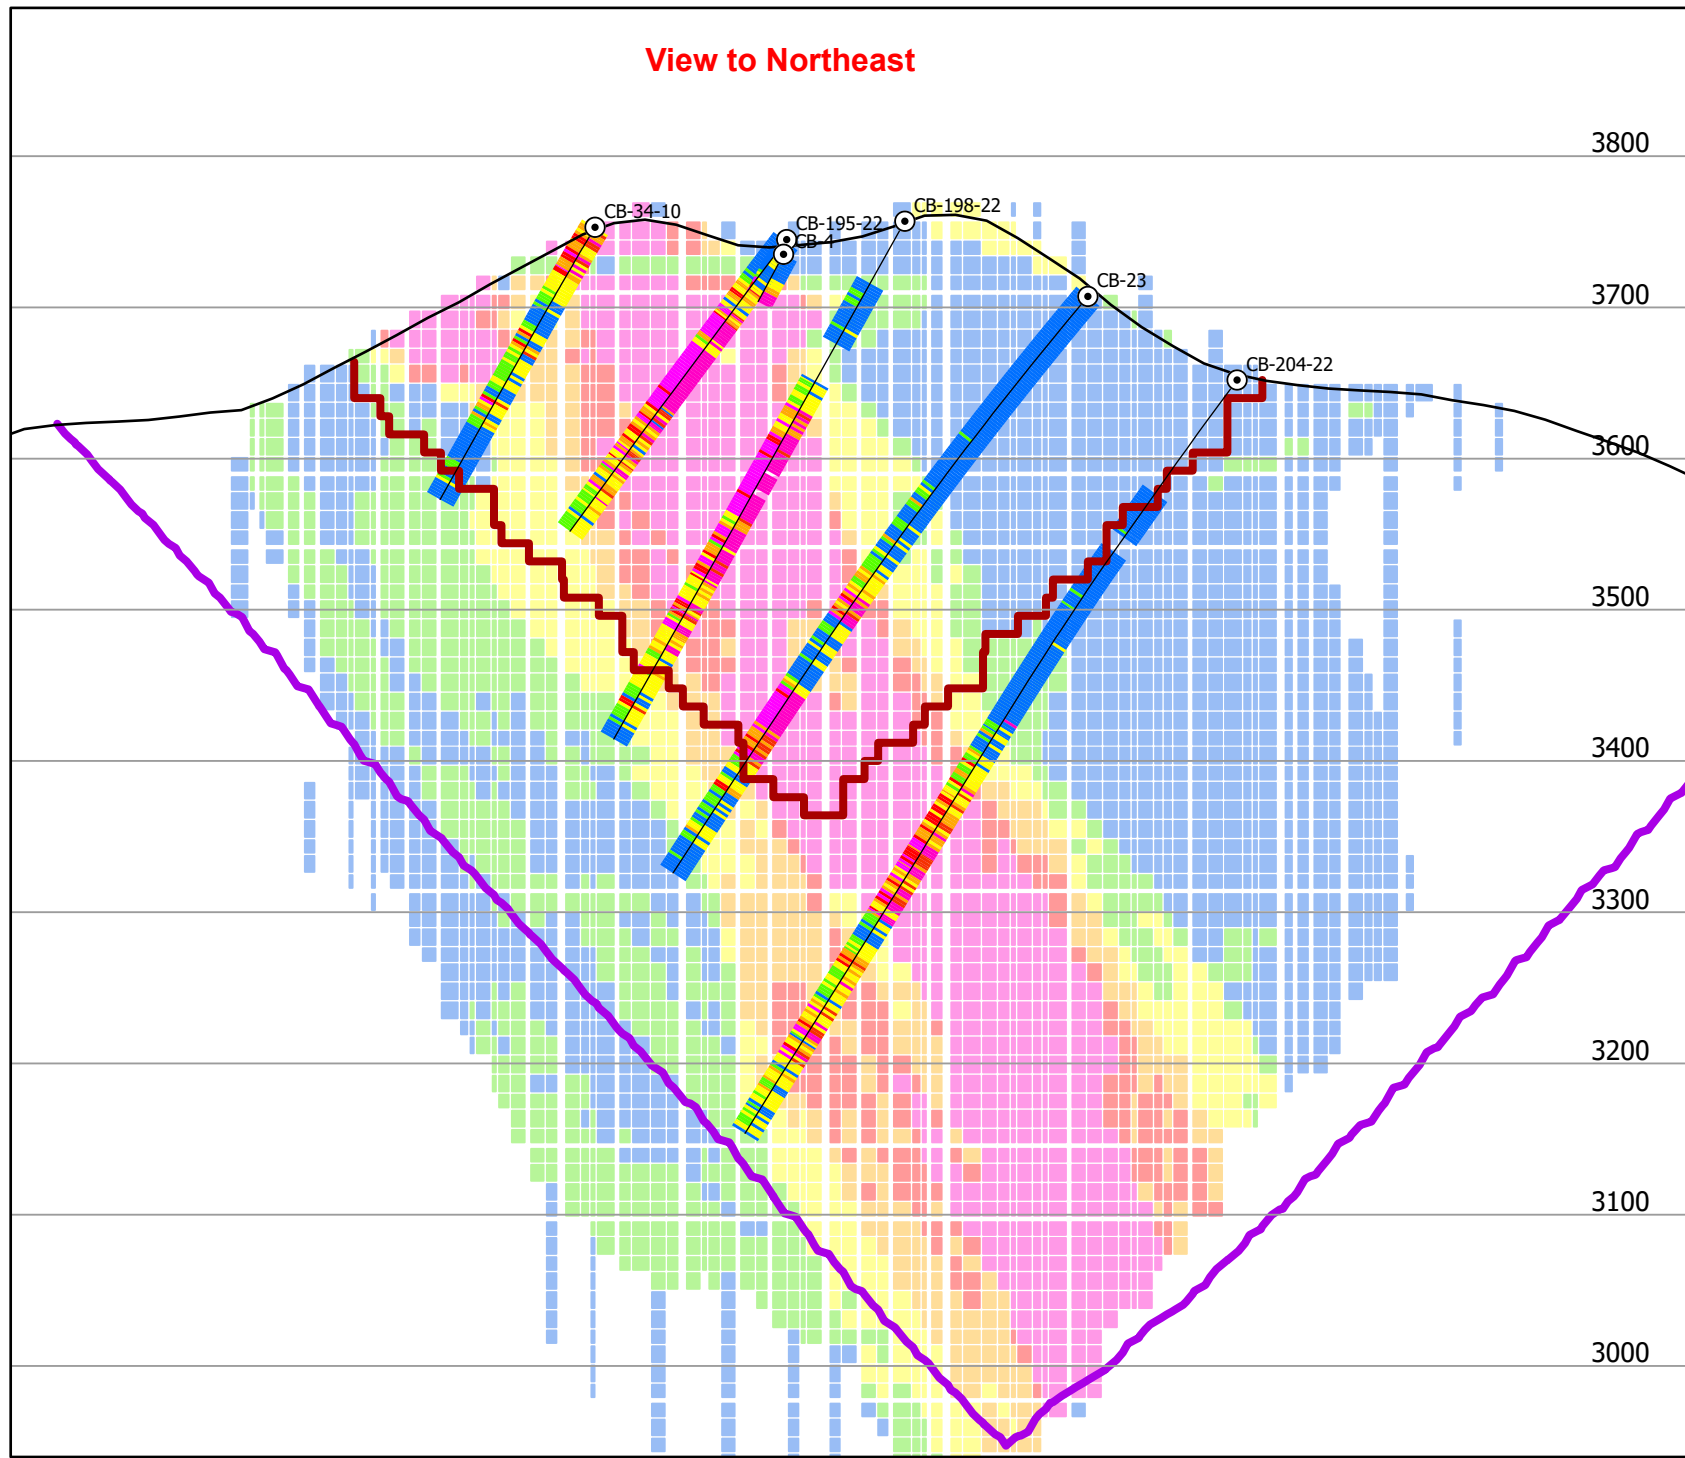

View to Northeast

SOUTH PIT TARGET

Block Model 2023 (CuEq)

Legend

**ASSAY_ddh
Cu %**

**ASSAY_ddh
Au g/t**